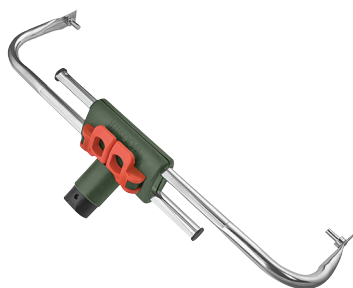

SHERLOCK® WIDE BOY™ HULK™

- Adjusts to Hold Roller Covers 12" to 18" Long
- Quick Cam Levers Securely Lock & Unlock the Frame Arms
- Reinforced Threads for All Threaded Extension Poles, Sherlock GT® Compatible

WOOSTER #	SIZE	DESCRIPTION	UPC	CASE QTY
BR047	18"	Adjustable Frame	71497685186	3